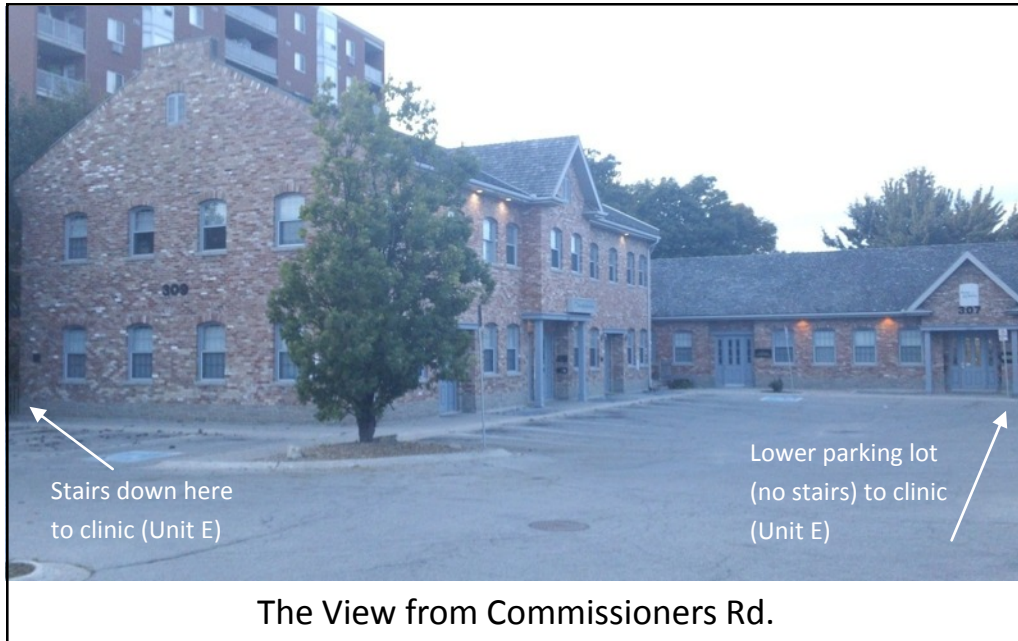

Laurie Benoot RMT

309 Commissioners Rd. West, Unit E
London, ON. N6J-4X7
(519) 709-2797

Our clinic is located at the "Make A Wish Foundation" plaza at 309 Commissioners Road W. Unit E., half-way between Wharncliffe and Wonderland Road, on the north-west corner of the Andover Dr/ Beachwood Ave intersection.

We are located on the bottom floor on the left side of the building. You can access our clinic from stairs if you park in the upper parking lot or, if stairs are a challenge, park in the bottom parking lot and it's an easy, level walk to our front door!